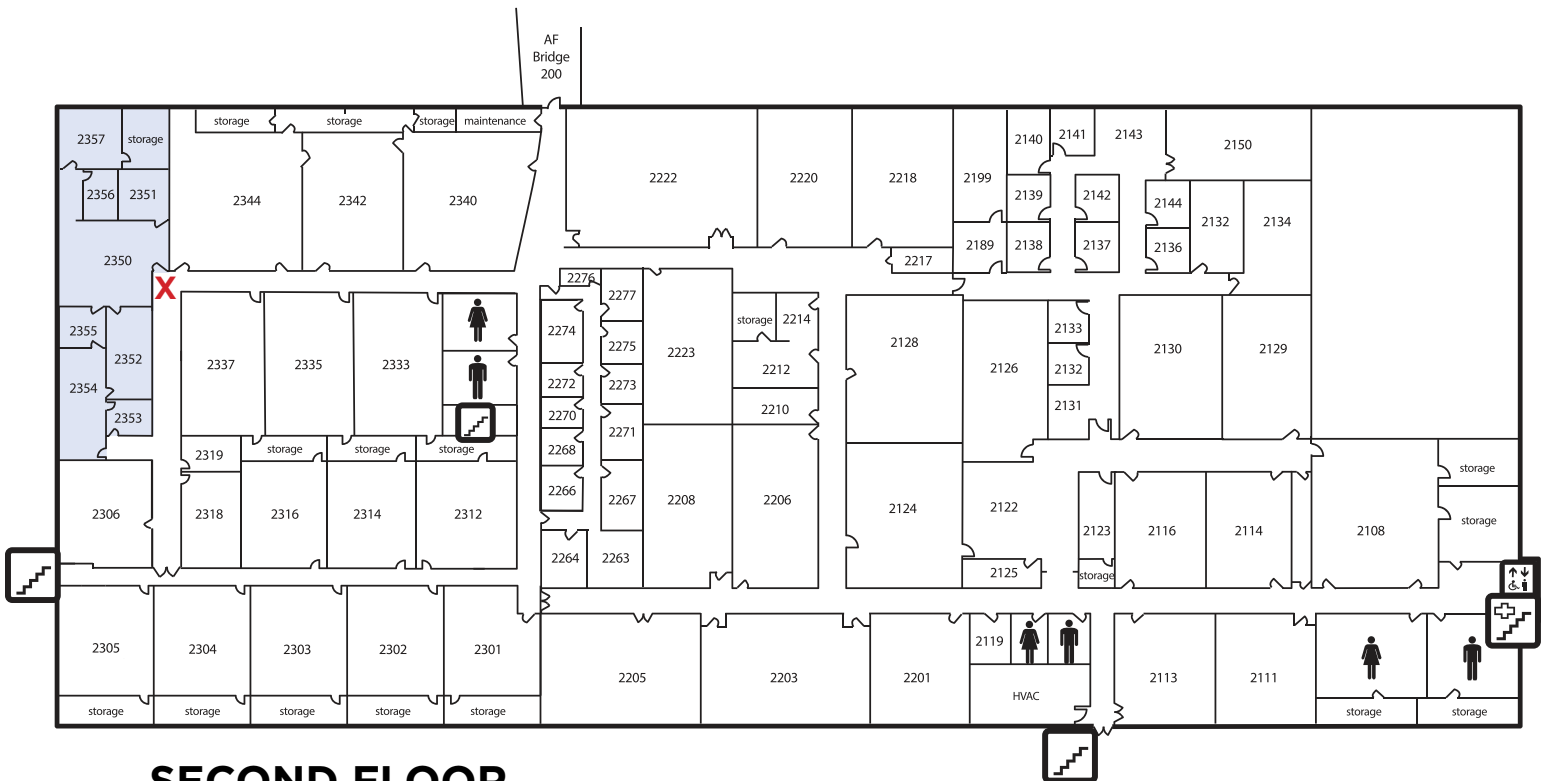

- X Main Administrative Office
2nd Floor • Room MA 2350
- Parking Southwest Side of
MA Building (RESERVED
FOR GWECHS)
- Additional recommended
parking for students

SECOND FLOOR

X Main Administrative Office • 2nd Floor • Room MA 2350
GateWay Early College High School Offices..... 2350-2357