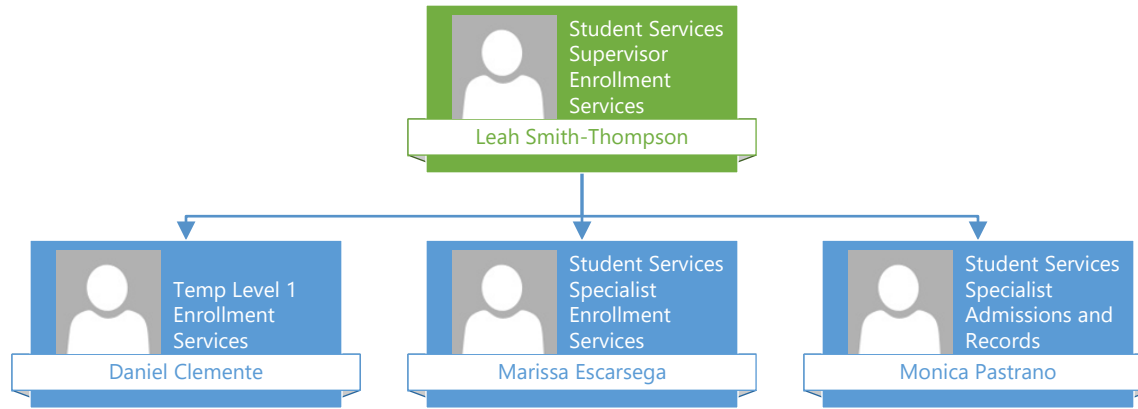

William Walsh

Student Services Director
VP of Student Services
Kristi Fok

Business System Analyst
Admissions and Records
Stephen Gerlock

Student Services Supervisor
Enrollment Services
Leah Smith-Thompson

Student Services Manager
Dean of Enrollment Services
Zintia Martinez-Gonzalez

Student Services Specialist
Student Services
Alejandra Vengas-Murrieta

Student Services Analyst
Enrollment Services
Yasmir Poitier

Student Services Specialist Sr.
Enrollment Services
Marisela Pacheco-Santiago

Student Services Technician
Enrollment Services
Hawra Al Jaber

Instructional Service
Supervisor
Office of Executive
Director