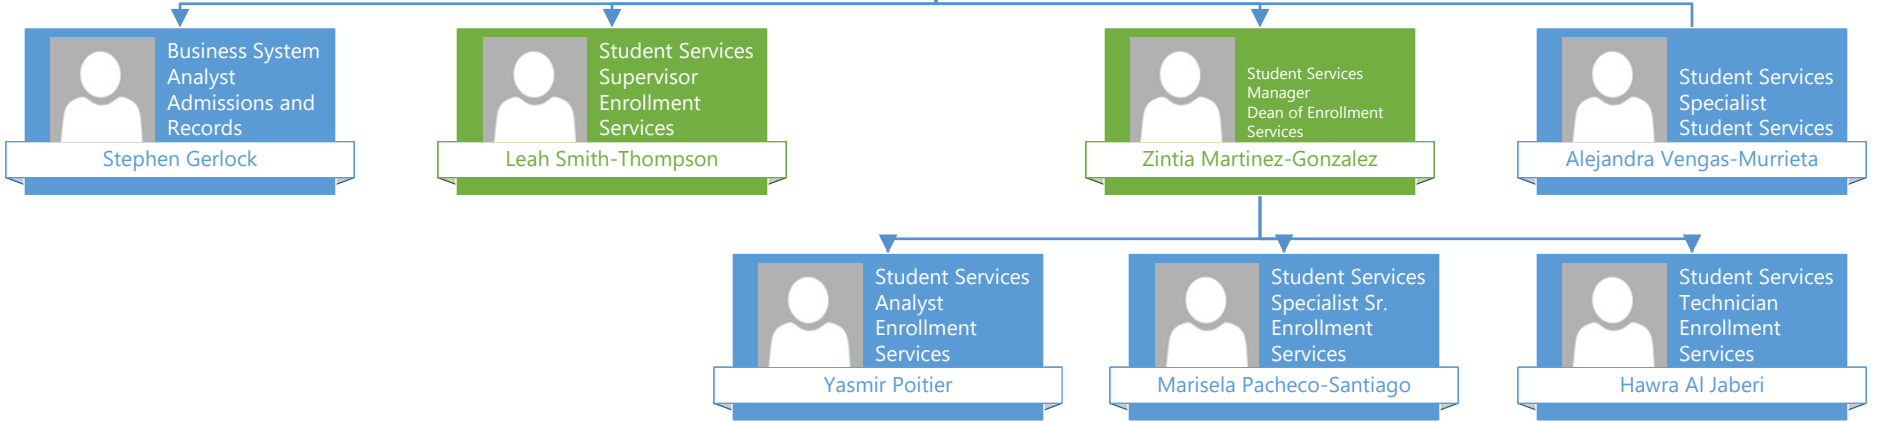

Student Services Director
VP of Student Services
Kristi Fok

Business System Analyst
Admissions and Records
Stephen Gerlock

Student Services Supervisor
Enrollment Services
Leah Smith-Thompson

Student Services Manager
Dean of Enrollment Services
Zintia Martinez-Gonzalez

Student Services Specialist
Student Services
Alejandra Vengas-Murrieta

Student Services Analyst
Enrollment Services
Yasmir Poitier

Student Services Specialist Sr.
Enrollment Services
Marisela Pacheco-Santiago

Student Services Technician
Enrollment Services
Hawra Al Jaber