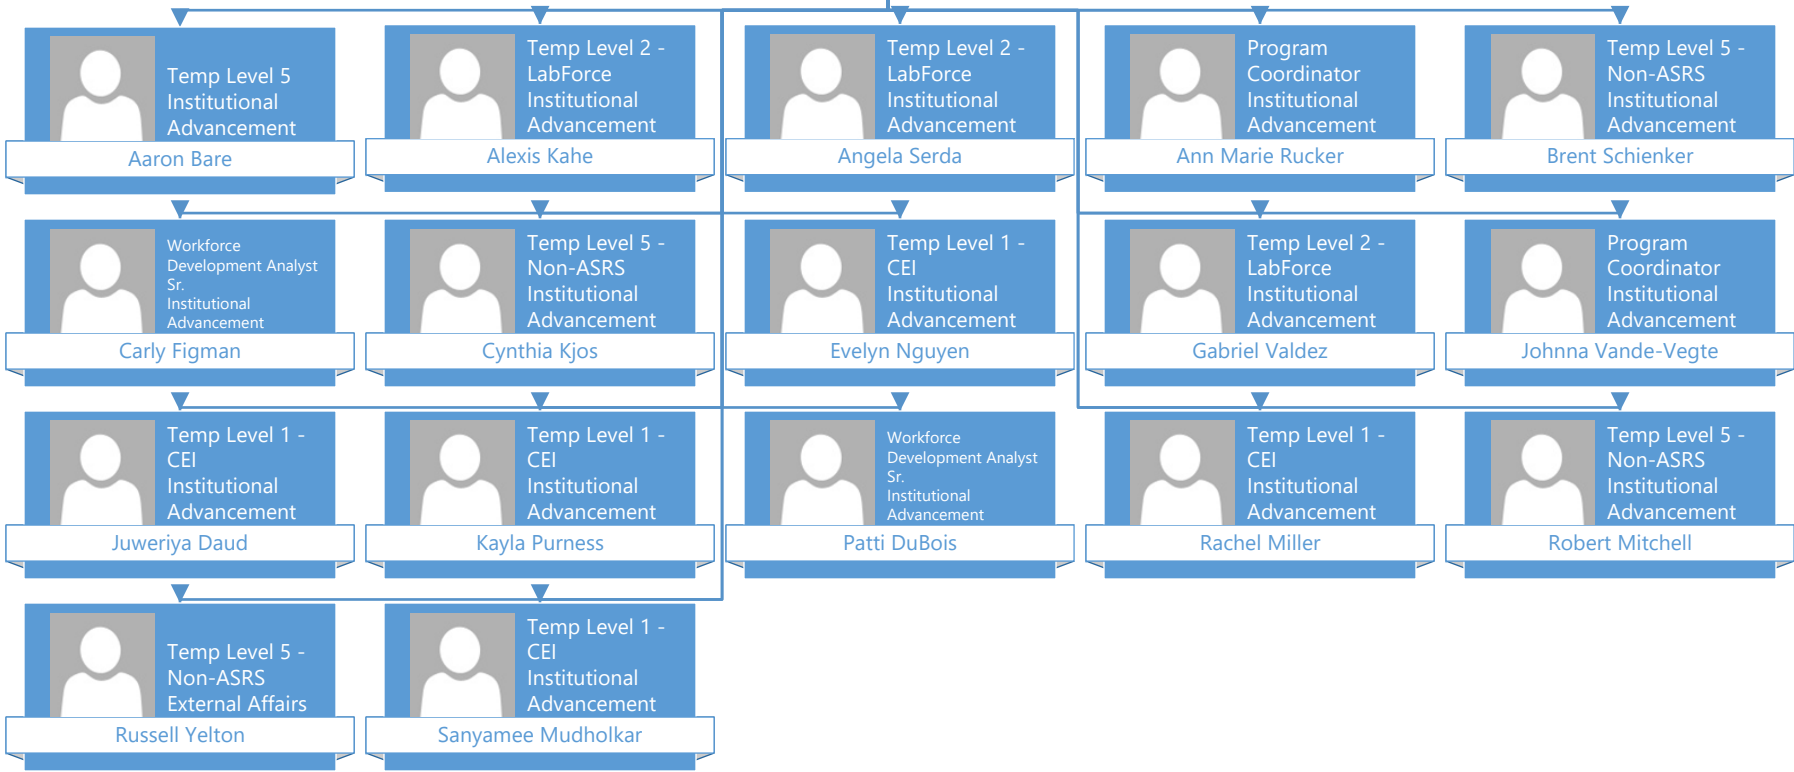

Eric Watchman

Temp Level 2
Technology
Services

Ethan Eiken

Network and Systems
Specialist
Technology Services

Leopoldo Serrano-Mena

Program Analyst
Technology
Services

Mohammadali Kapadya

Network and Systems
Specialist
Technology Services

William Walsh

Student Services Director
VP of Student Services
Kristi Fok

Business System Analyst
Admissions and Records
Stephen Gerlock

Student Services Supervisor
Enrollment Services
Leah Smith-Thompson