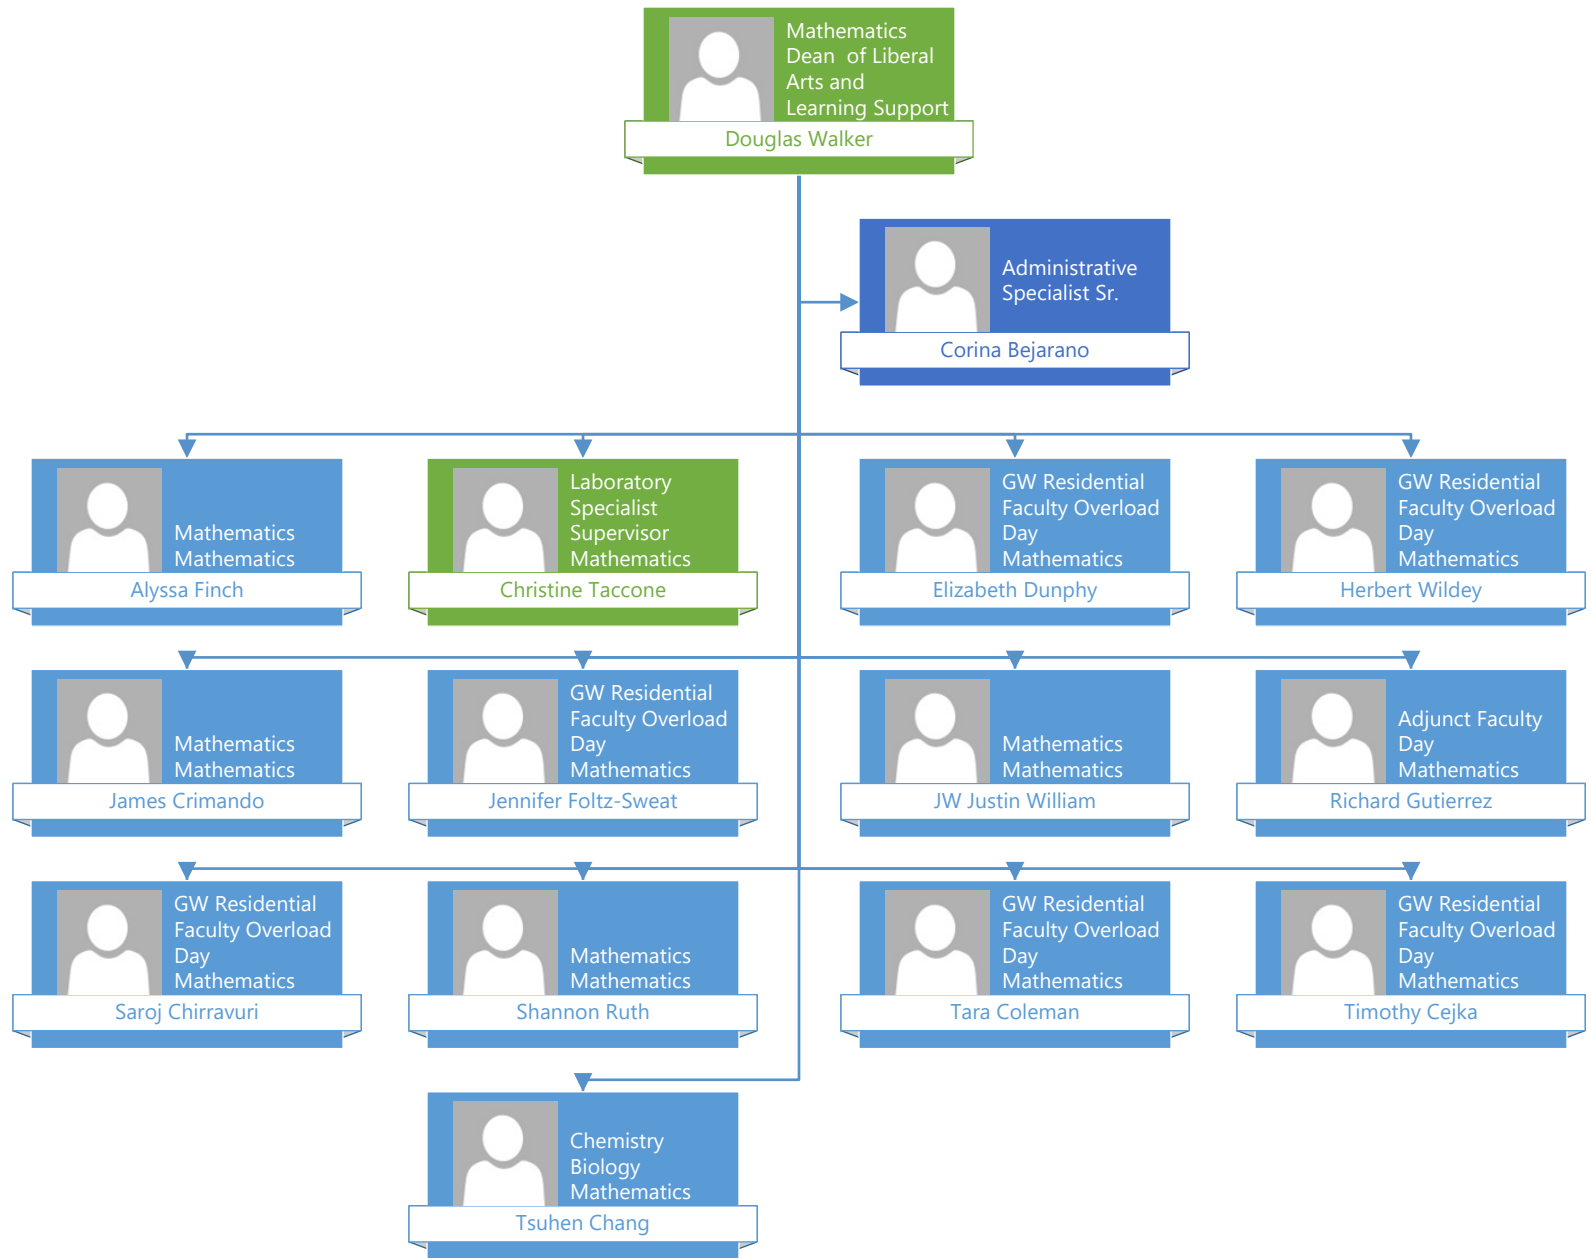

Student Services Manager
Dean of Enrollment Services
Zintia Martinez-Gonzalez

Student Services Specialist
Student Services
Alejandra Vengas-Murrieta

Student Services Analyst
Enrollment Services
Yasmir Poitier

Student Services Specialist Sr.
Enrollment Services
Marisela Pacheco-Santiago

Student Services Technician
Enrollment Services
Hawra Al Jaber

Instructional Service
Supervisor
Office of Executive
Director

Janeen Berberian

Instructor Senior
- OYO
Spanish Medical
Interpreter

Hector Moreno

Instructor Non-
Credit Hrly Other
Spanish Medical
Interpreter

Luz Sanchez

Instructor Senior -
18th Street SPF-SIM
Spanish Medical
Interpreter