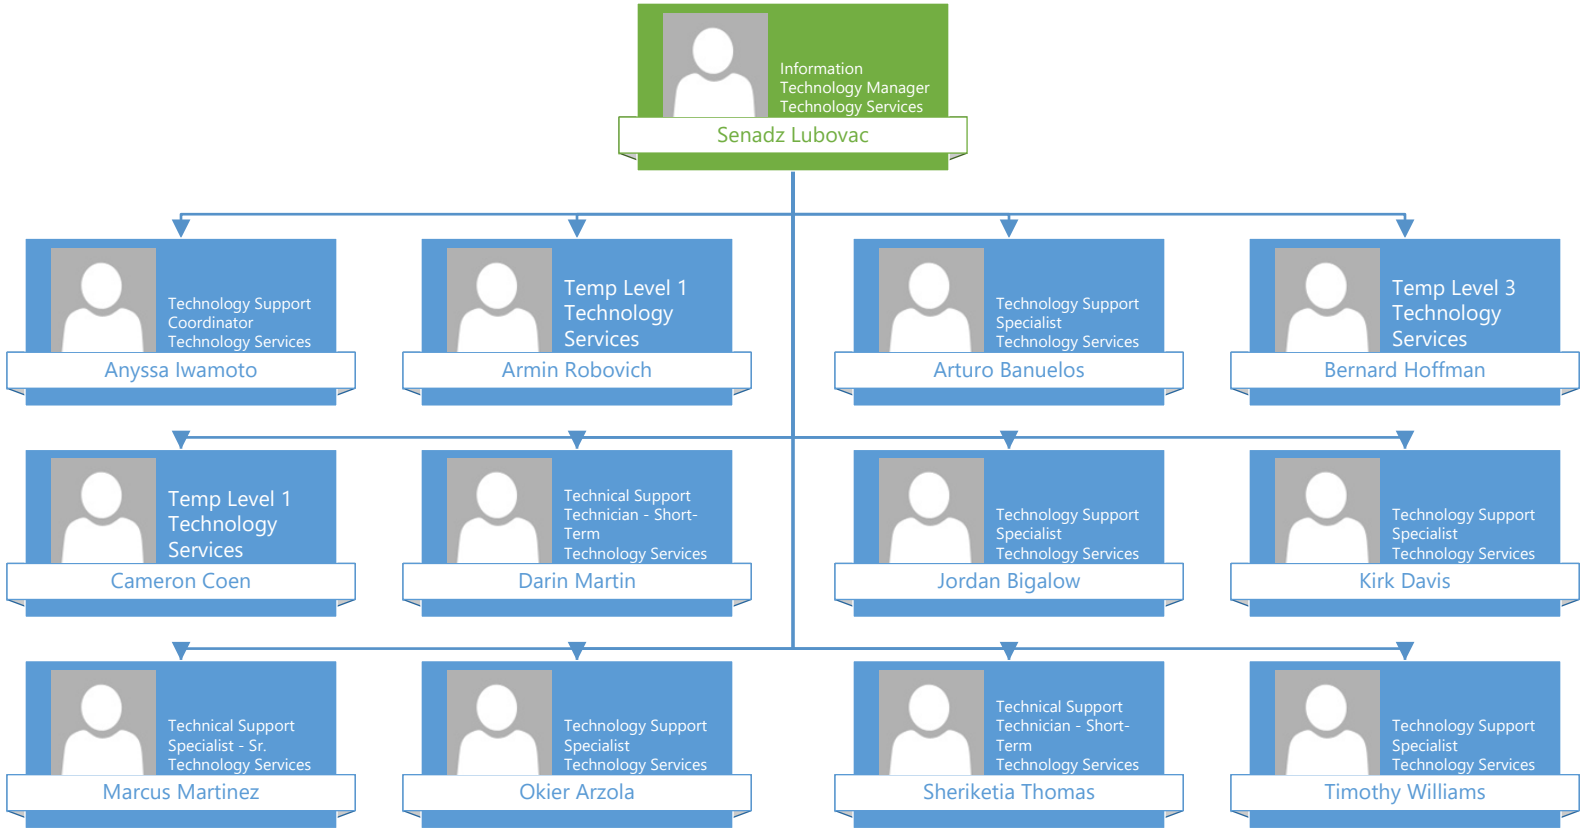

High School Teacher
Early College
Gilberto Bonilla-Rodriguez

High School Teacher
Early College
Taryn Skahill

Information
Technology Director
Technology Services

Israel Class

Network and Systems
Administrator
Technology Services

Eric Watchman

Temp Level 2
Technology
Services

Ethan Eiken

Network and Systems
Specialist
Technology Services

Leopoldo Serrano-Mena

Program Analyst
Technology
Services

Mohammadali Kapadya

Network and Systems
Specialist
Technology Services