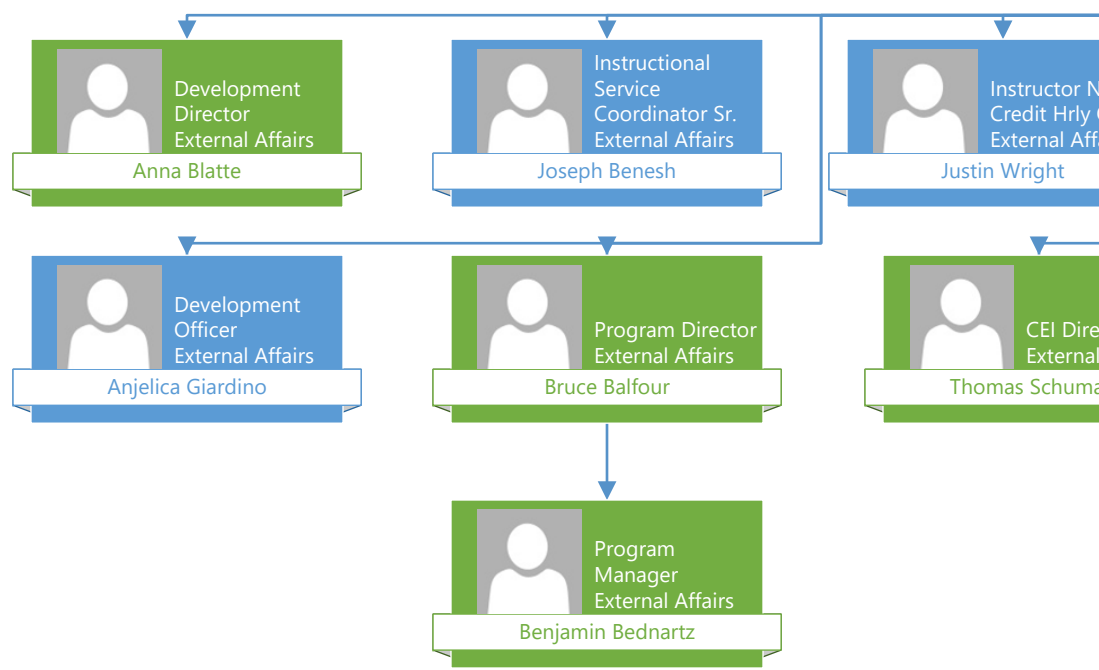

Eric Watchman

Temp Level 2
Technology
Services

Ethan Eiken

Network and Systems
Specialist
Technology Services

Leopoldo Serrano-Mena

Program Analyst
Technology
Services

Mohammadali Kapadya

Network and Systems
Specialist
Technology Services

William Walsh

Student Services Director
VP of Student Services
Kristi Fok

Business System Analyst
Admissions and Records
Stephen Gerlock

Student Services Supervisor
Enrollment Services
Leah Smith-Thompson