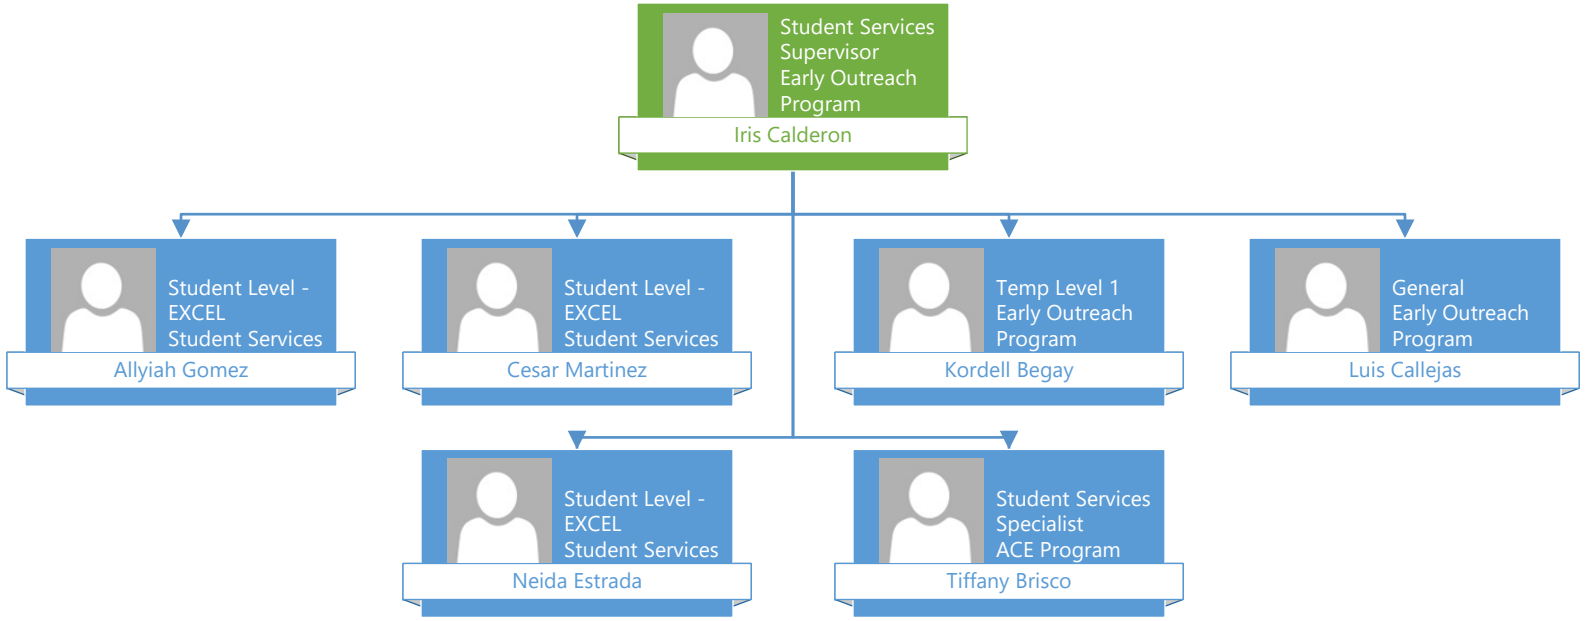

William Walsh

Student Services Director
VP of Student Services
Kristi Fok

Business System Analyst
Admissions and Records
Stephen Gerlock

Student Services Supervisor
Enrollment Services
Leah Smith-Thompson

Student Services Manager
Dean of Enrollment Services
Zintia Martinez-Gonzalez

Student Services Specialist
Student Services
Alejandra Vengas-Murrieta

Student Services Analyst
Enrollment Services
Yasmir Poitier

Student Services Specialist Sr.
Enrollment Services
Marisela Pacheco-Santiago

Student Services Technician
Enrollment Services
Hawra Al Jaber

Instructional Service
Supervisor
Office of Executive
Director