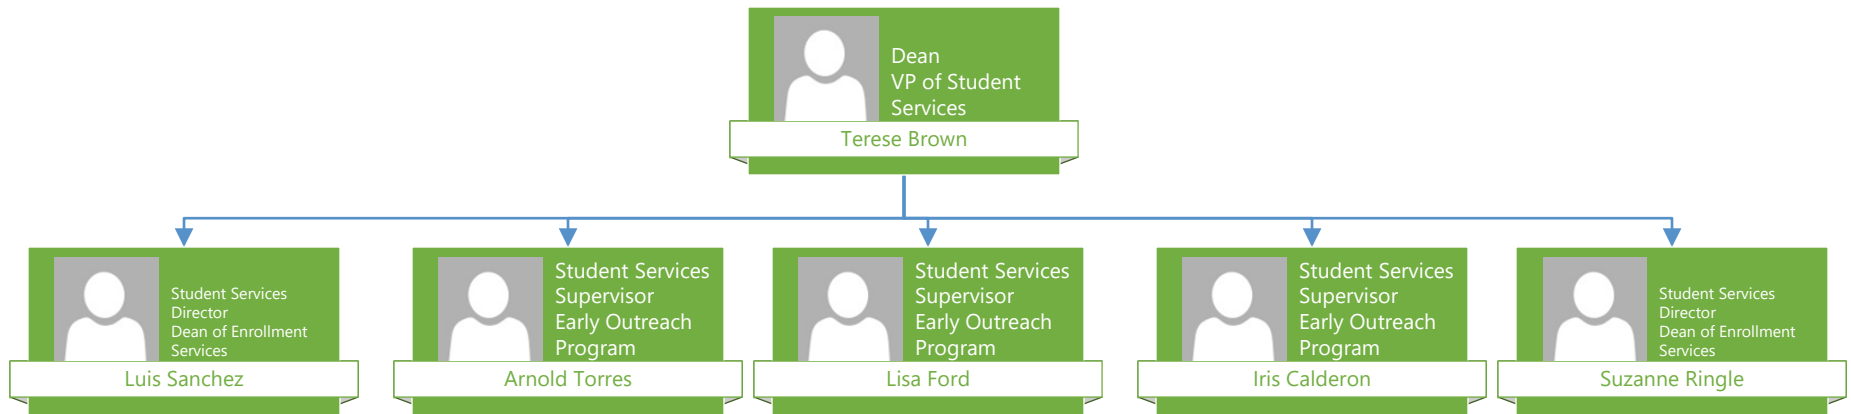

Eric Watchman

Temp Level 2
Technology
Services

Ethan Eiken

Network and Systems
Specialist
Technology Services

Leopoldo Serrano-Mena

Program Analyst
Technology
Services

Mohammadali Kapadya

Network and Systems
Specialist
Technology Services

William Walsh

Student Services Director
VP of Student Services
Kristi Fok

Business System Analyst
Admissions and Records
Stephen Gerlock

Student Services Supervisor
Enrollment Services
Leah Smith-Thompson

Student Services Manager
Dean of Enrollment Services
Zintia Martinez-Gonzalez

Student Services Specialist
Student Services
Alejandra Vengas-Murrieta

Student Services Analyst
Enrollment Services
Yasmir Poitier