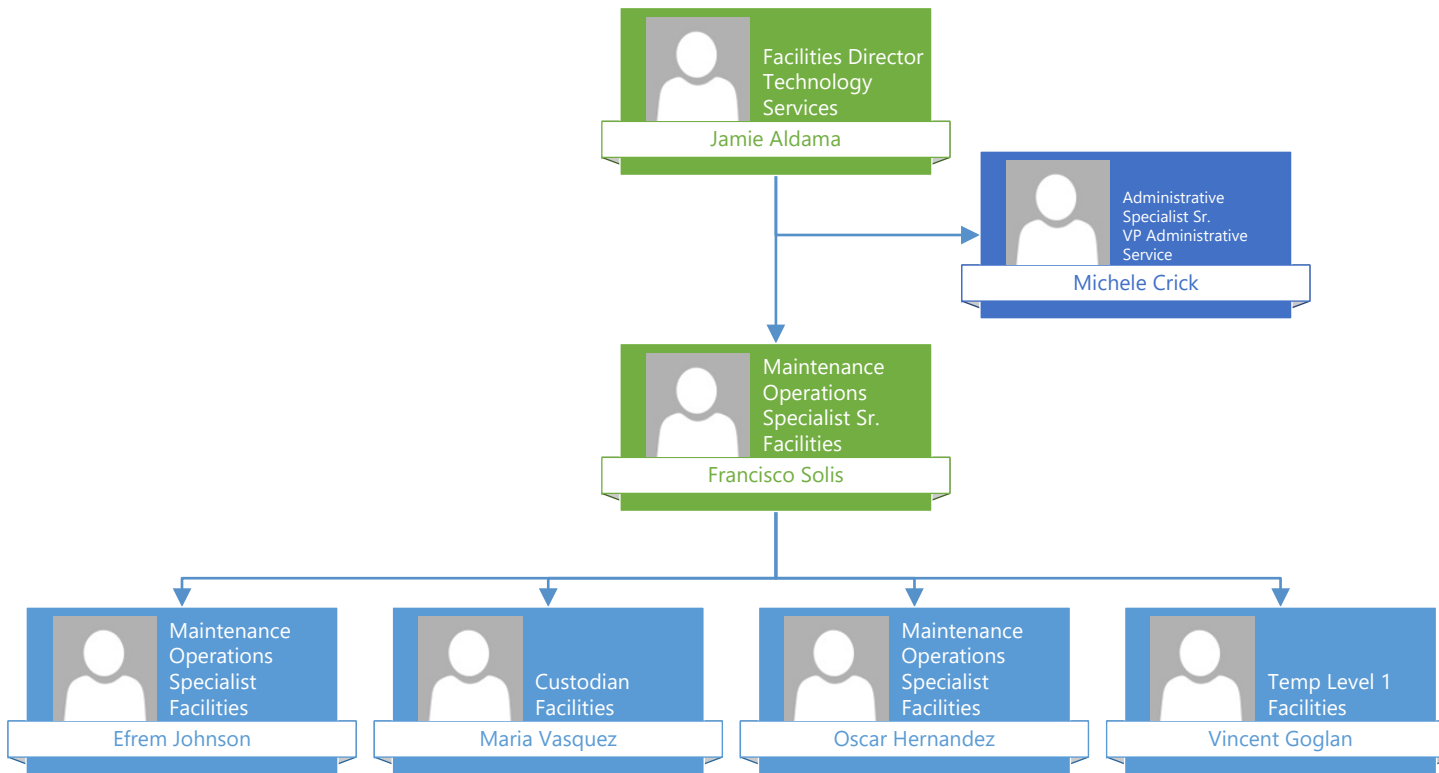

High School Teacher
Early College
Gilberto Bonilla-Rodriguez

High School Teacher
Early College
Taryn Skahill

Information
Technology Director
Technology Services

Israel Class

Network and Systems
Administrator
Technology Services

Eric Watchman

Temp Level 2
Technology
Services

Ethan Eiken

Network and Systems
Specialist
Technology Services

Leopoldo Serrano-Mena

Program Analyst
Technology
Services

Mohammadali Kapadya

Network and Systems
Specialist
Technology Services