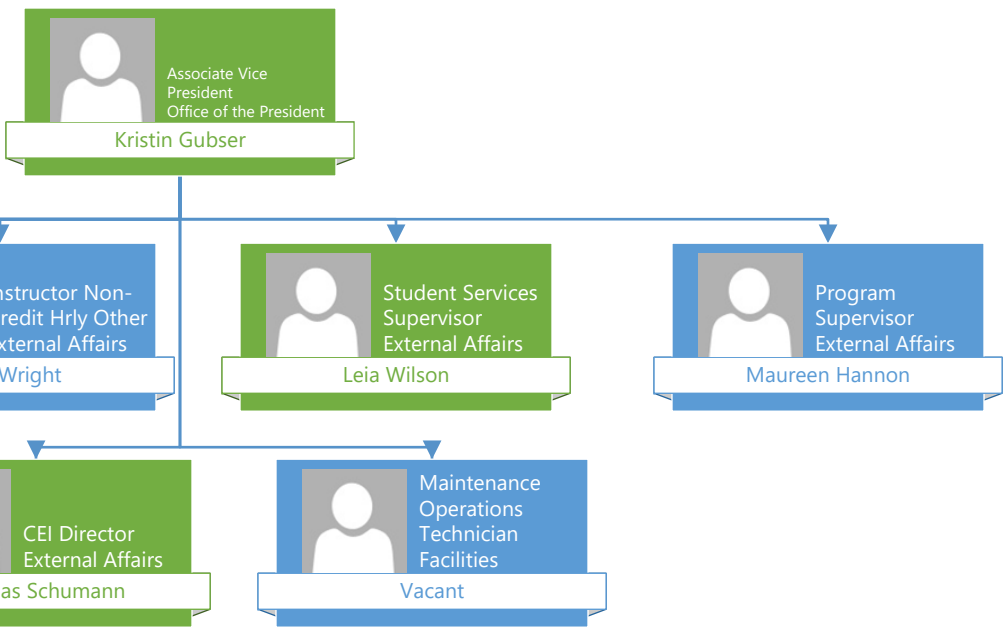

Eric Watchman

Temp Level 2
Technology
Services

Ethan Eiken

Network and Systems
Specialist
Technology Services

Leopoldo Serrano-Mena

Program Analyst
Technology
Services

Mohammadali Kapadya

Network and Systems
Specialist
Technology Services

William Walsh

Student Services Director
VP of Student Services
Kristi Fok

Business System Analyst
Admissions and Records
Stephen Gerlock

Student Services Supervisor
Enrollment Services
Leah Smith-Thompson