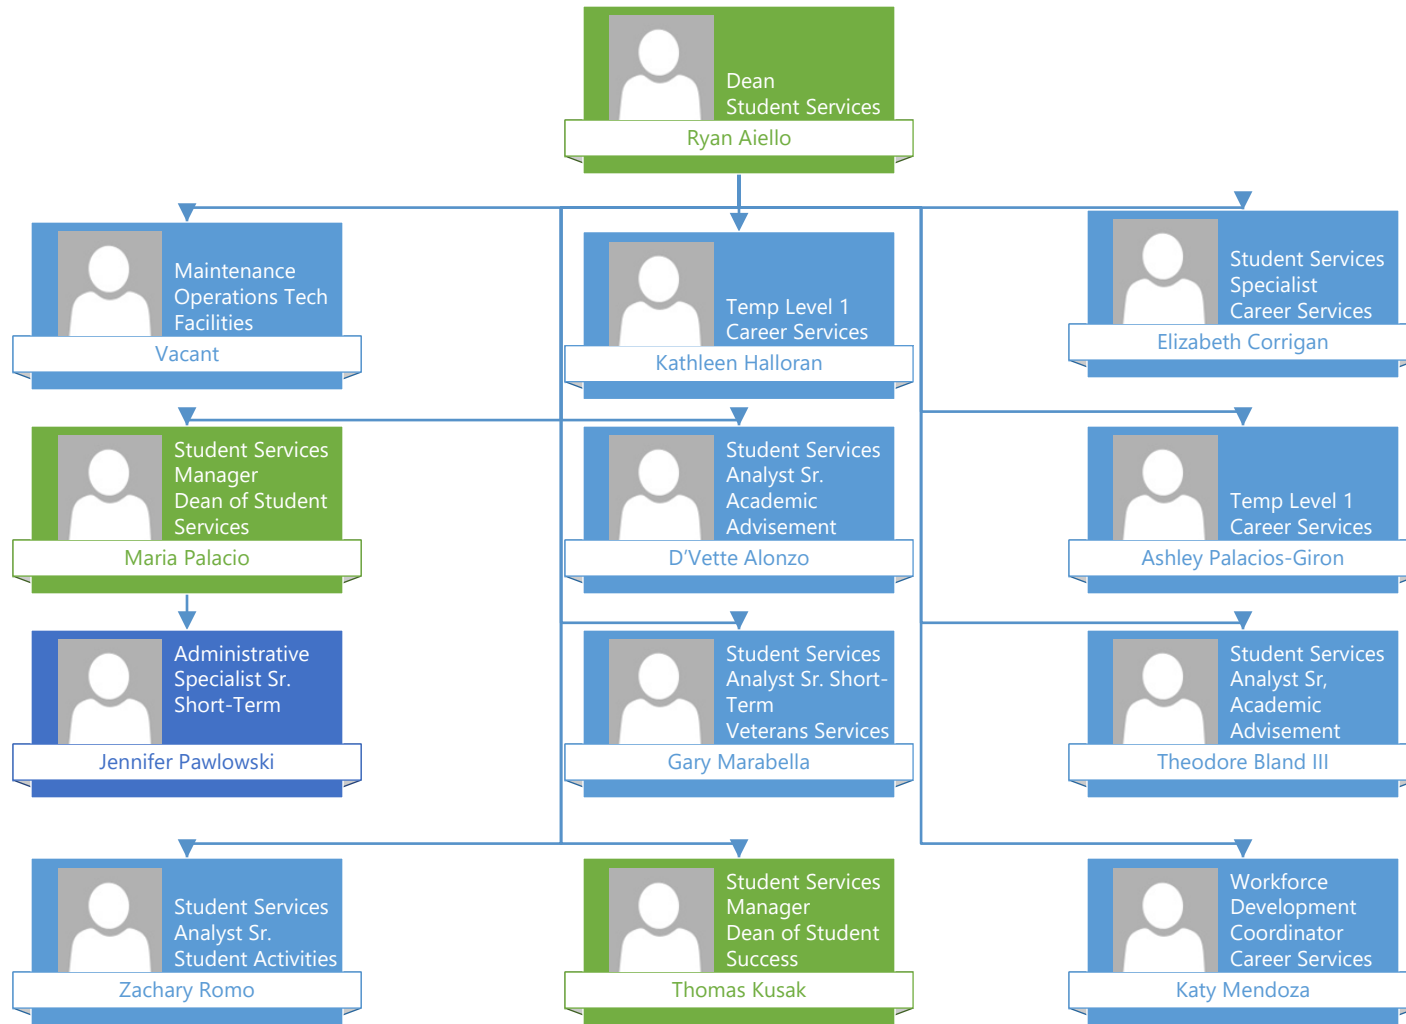

William Walsh

Student Services Director
VP of Student Services
Kristi Fok

Business System Analyst
Admissions and Records
Stephen Gerlock

Student Services Supervisor
Enrollment Services
Leah Smith-Thompson

Student Services Manager
Dean of Enrollment Services
Zintia Martinez-Gonzalez

Student Services Specialist
Student Services
Alejandra Vengas-Murrieta

Student Services Analyst
Enrollment Services
Yasmir Poitier