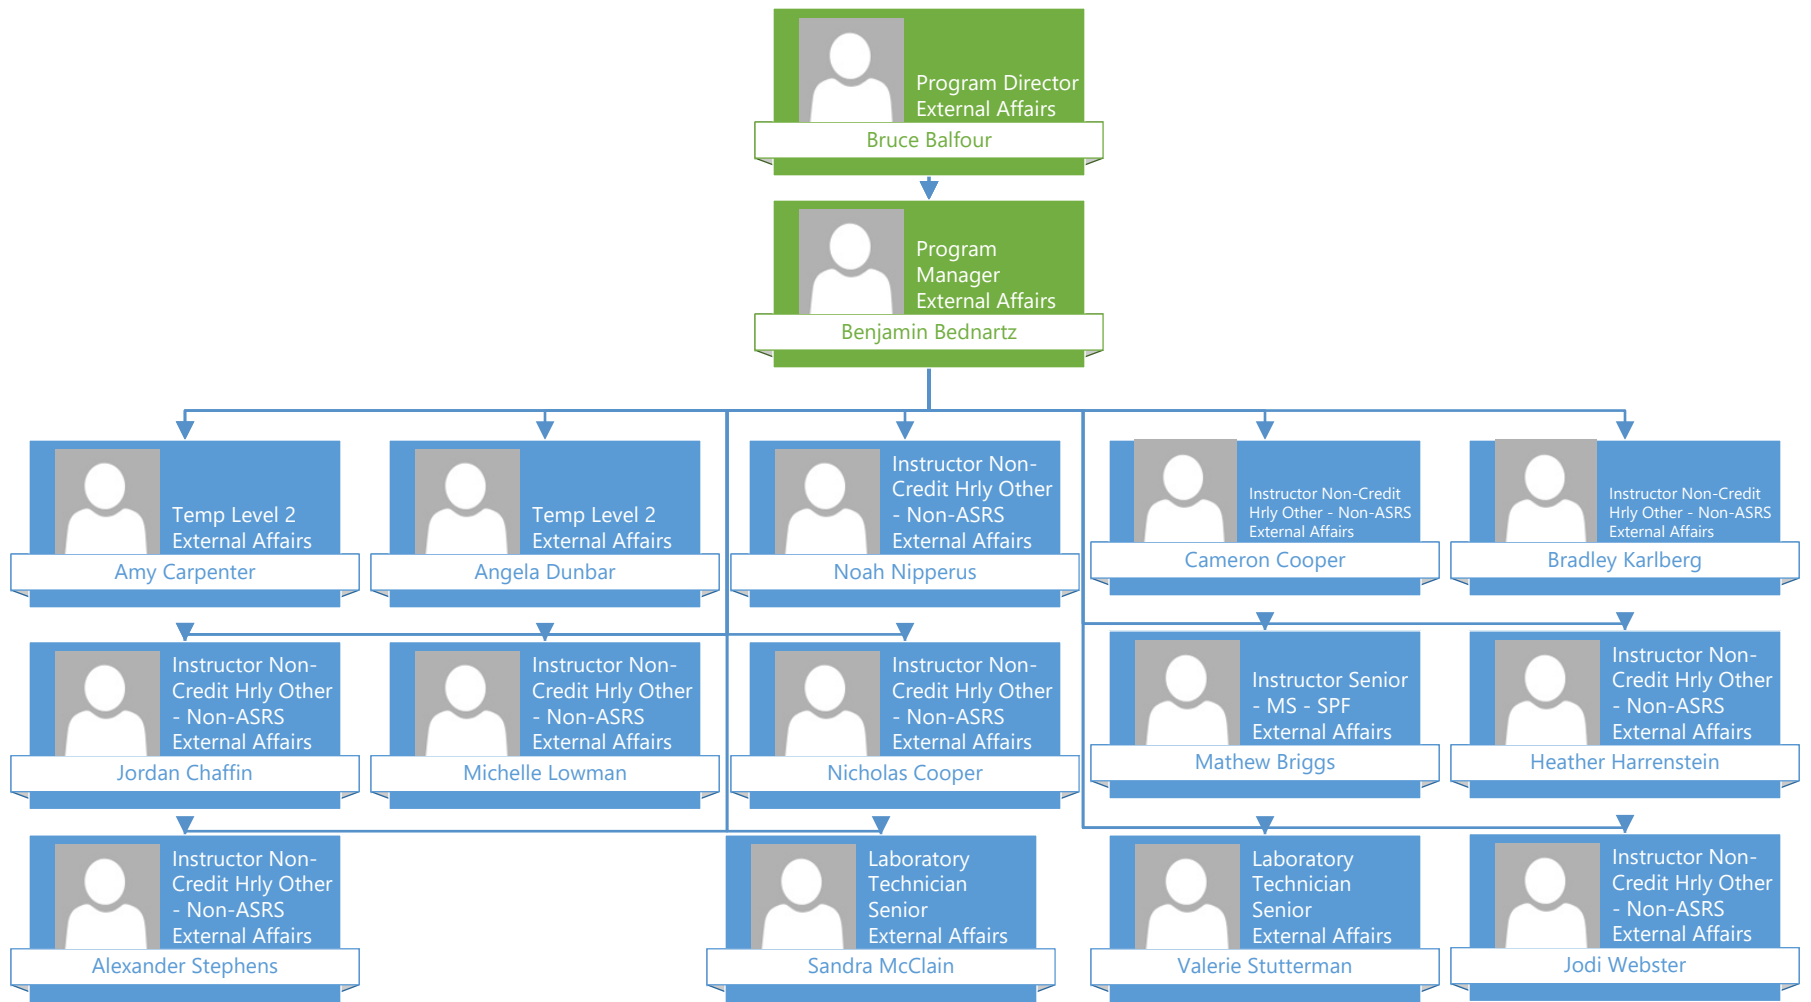

Eric Watchman

Temp Level 2
Technology
Services

Ethan Eiken

Network and Systems
Specialist
Technology Services

Leopoldo Serrano-Mena

Program Analyst
Technology
Services

Mohammadali Kapadya

Network and Systems
Specialist
Technology Services

William Walsh

Student Services Director
VP of Student Services
Kristi Fok

Business System Analyst
Admissions and Records
Stephen Gerlock

Student Services Supervisor
Enrollment Services
Leah Smith-Thompson