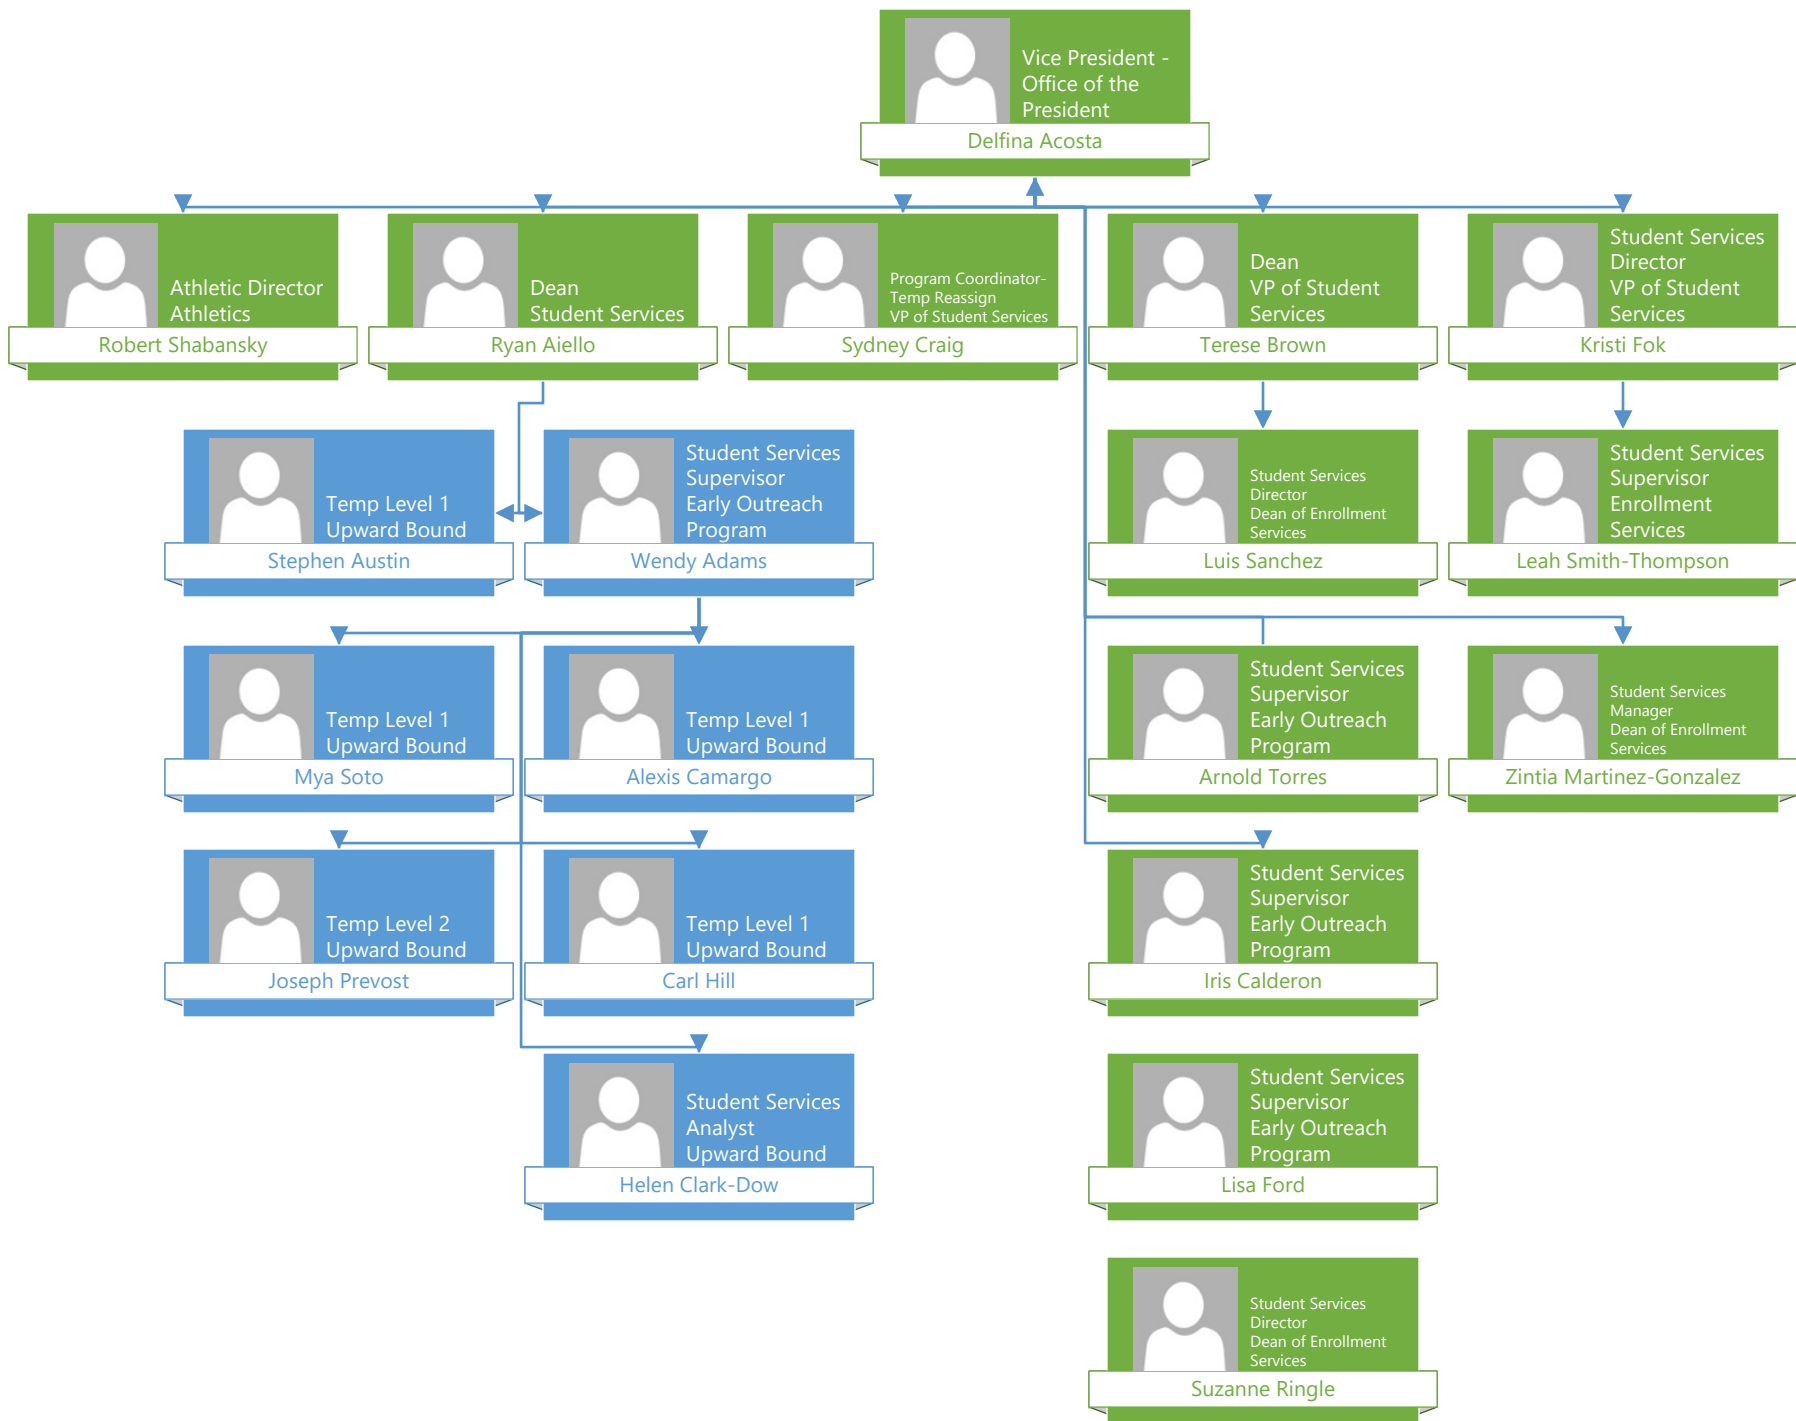

Stacey Boyd

Dean VP of Academic Affairs

Steven Meneses

High School Principal
Office of the President
Stacey Boyd

High School Teacher
Early College
Blaine Montanaro

High School Teacher
Early College
Karen Hawkes