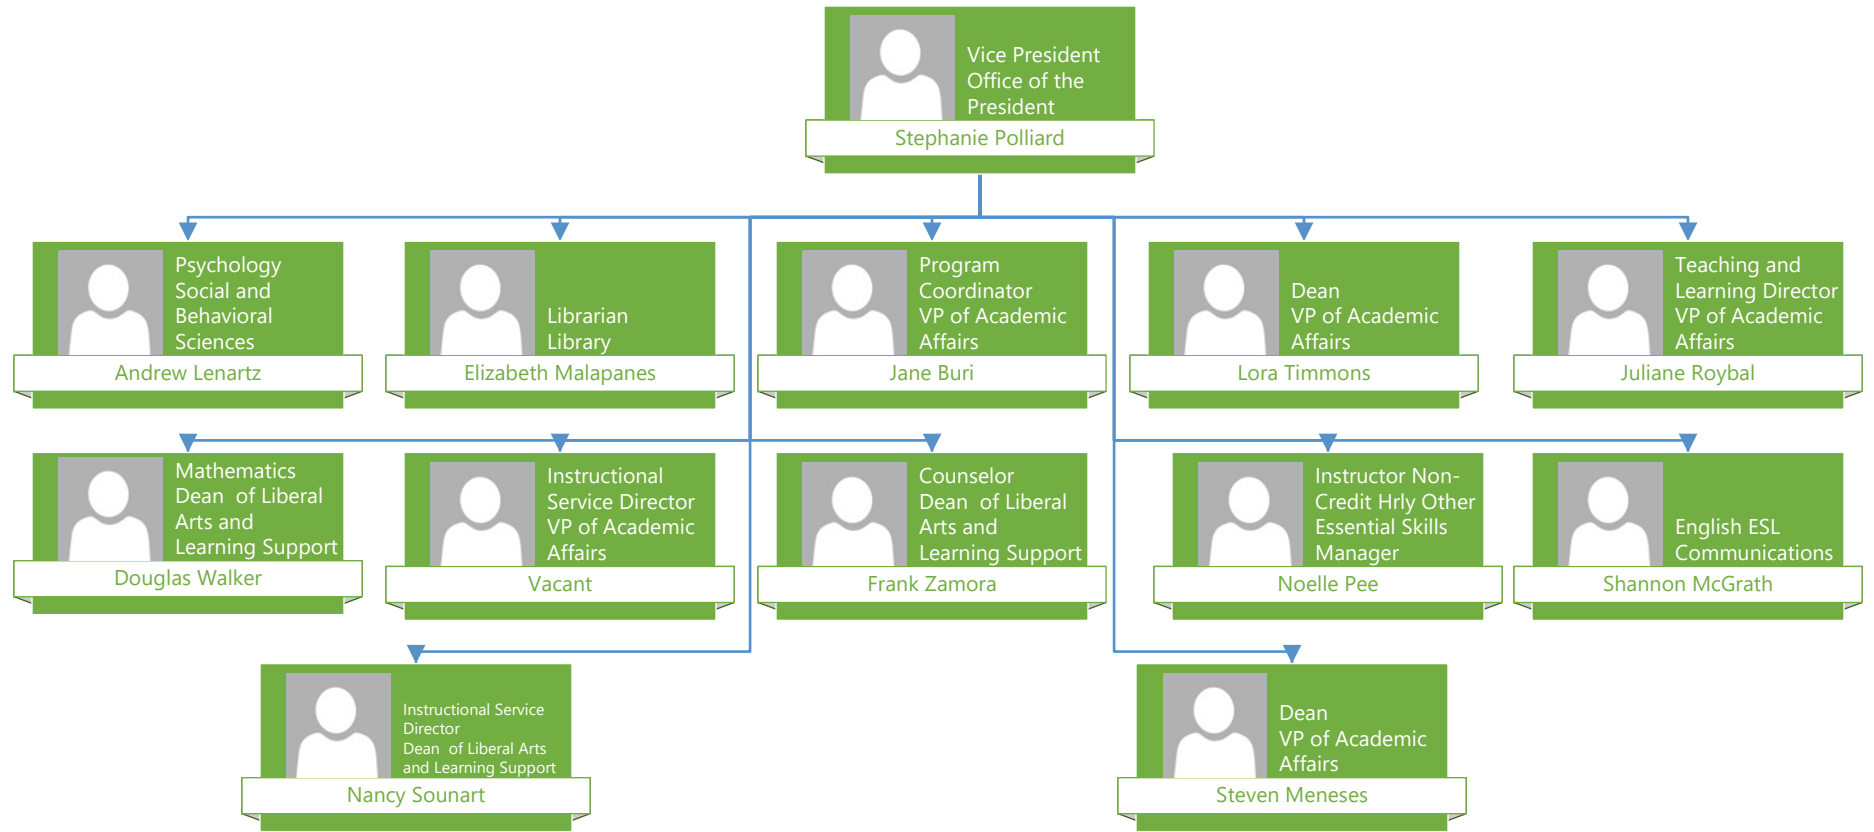

Stacey Boyd

Dean VP of Academic Affairs

Steven Meneses

High School Principal
Office of the President
Stacey Boyd

High School Teacher
Early College
Blaine Montanaro

High School Teacher
Early College
Karen Hawkes

Instructor Non-
Credit Hrly Other
- Non-ASRS
Trade Services
Jimmy Craft

Associate Dean - Temp Reassignment
VP of Academic Affairs
Shala Dveirin

Administrative Specialist Sr.
Office of Executive Director
Catherine Ochoa