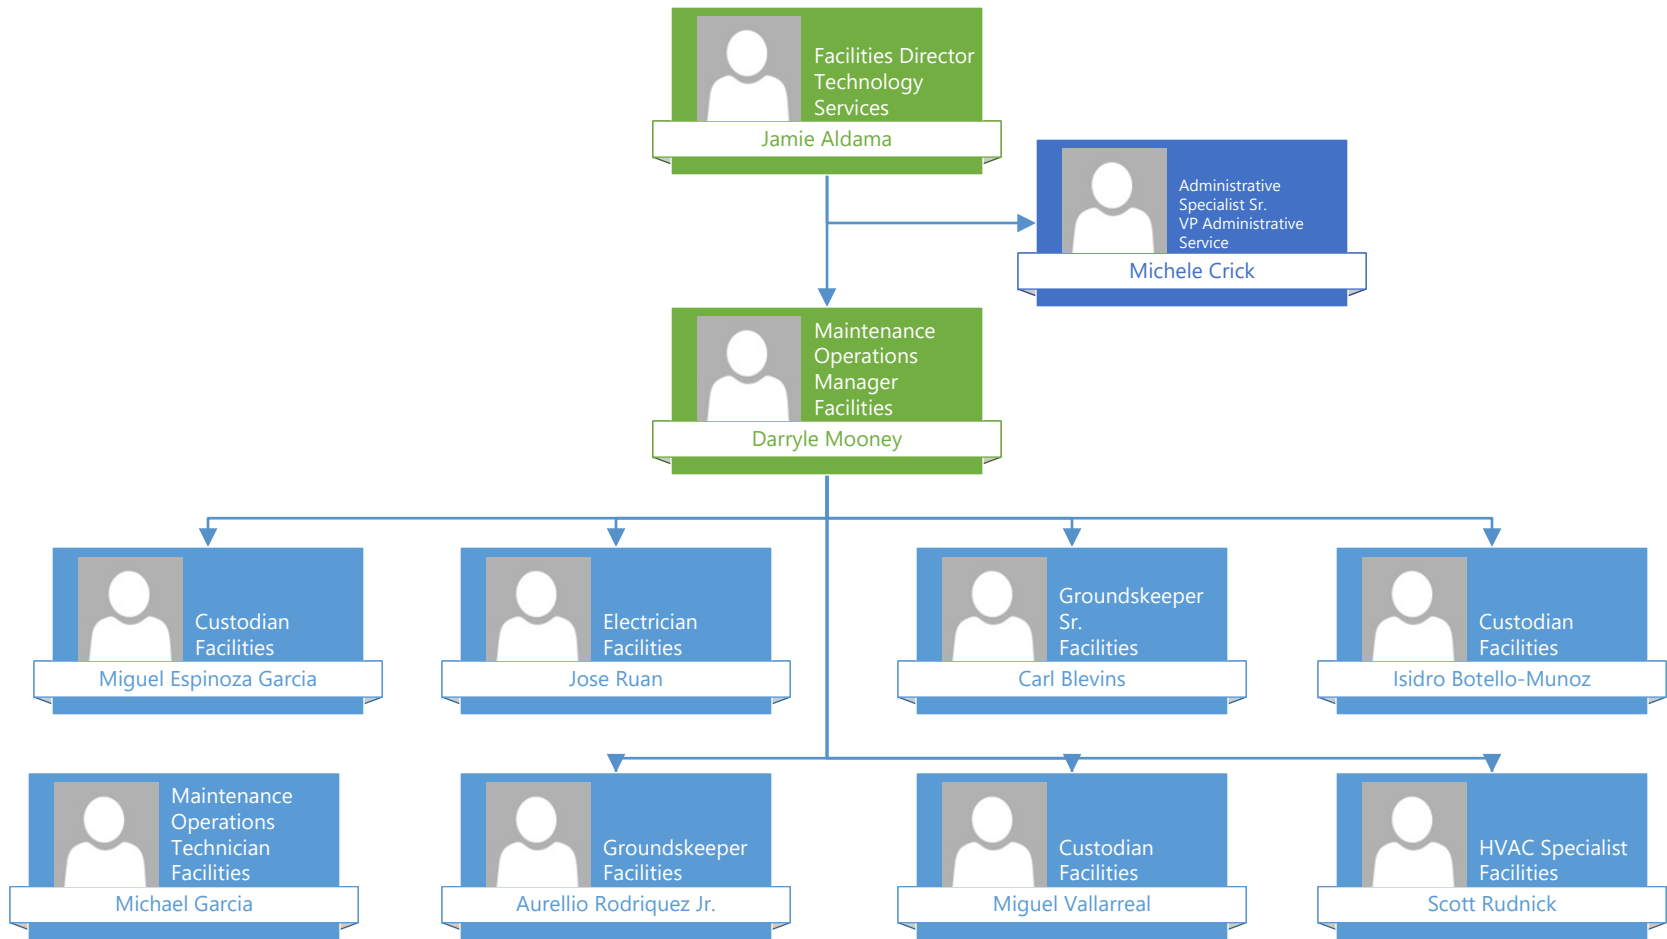

High School Teacher
Early College
Gilberto Bonilla-Rodriguez

High School Teacher
Early College
Taryn Skahill

Information
Technology Director
Technology Services

Israel Class

Network and Systems
Administrator
Technology Services

Eric Watchman

Temp Level 2
Technology
Services

Ethan Eiken

Network and Systems
Specialist
Technology Services

Leopoldo Serrano-Mena

Program Analyst
Technology
Services

Mohammadali Kapadya

Network and Systems
Specialist
Technology Services