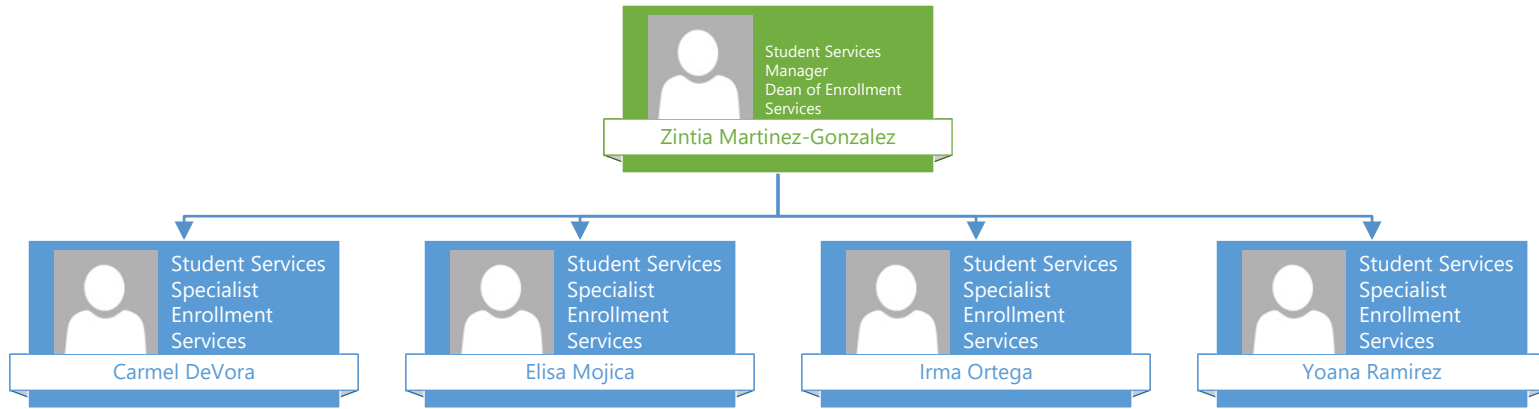

Student Services Manager
Dean of Enrollment Services
Zintia Martinez-Gonzalez

Student Services Specialist
Student Services
Alejandra Vengas-Murrieta

Student Services Analyst
Enrollment Services
Yasmir Poitier

Student Services Specialist Sr.
Enrollment Services
Marisela Pacheco-Santiago

Student Services Technician
Enrollment Services
Hawra Al Jaber

Instructional Service
Supervisor
Office of Executive
Director

Janeen Berberian

Instructor Senior
- OYO
Spanish Medical
Interpreter

Hector Moreno

Instructor Non-
Credit Hrly Other
Spanish Medical
Interpreter

Luz Sanchez

Instructor Senior -
18th Street SPF-SIM
Spanish Medical
Interpreter