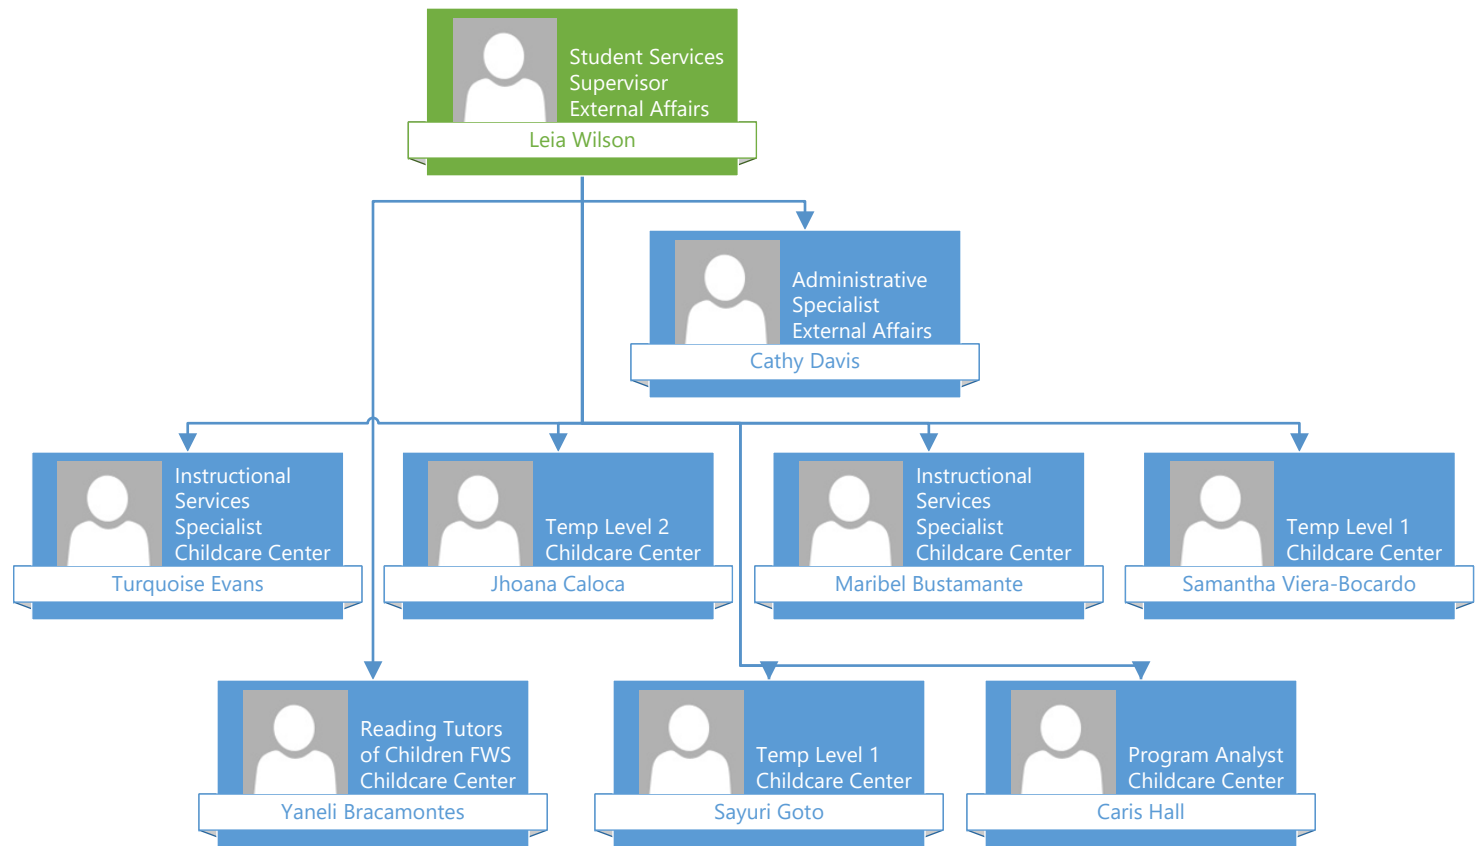

Eric Watchman

Temp Level 2
Technology
Services

Ethan Eiken

Network and Systems
Specialist
Technology Services

Leopoldo Serrano-Mena

Program Analyst
Technology
Services

Mohammadali Kapadya

Network and Systems
Specialist
Technology Services

William Walsh

Student Services Director
VP of Student Services
Kristi Fok

Business System Analyst
Admissions and Records
Stephen Gerlock

Student Services Supervisor
Enrollment Services
Leah Smith-Thompson