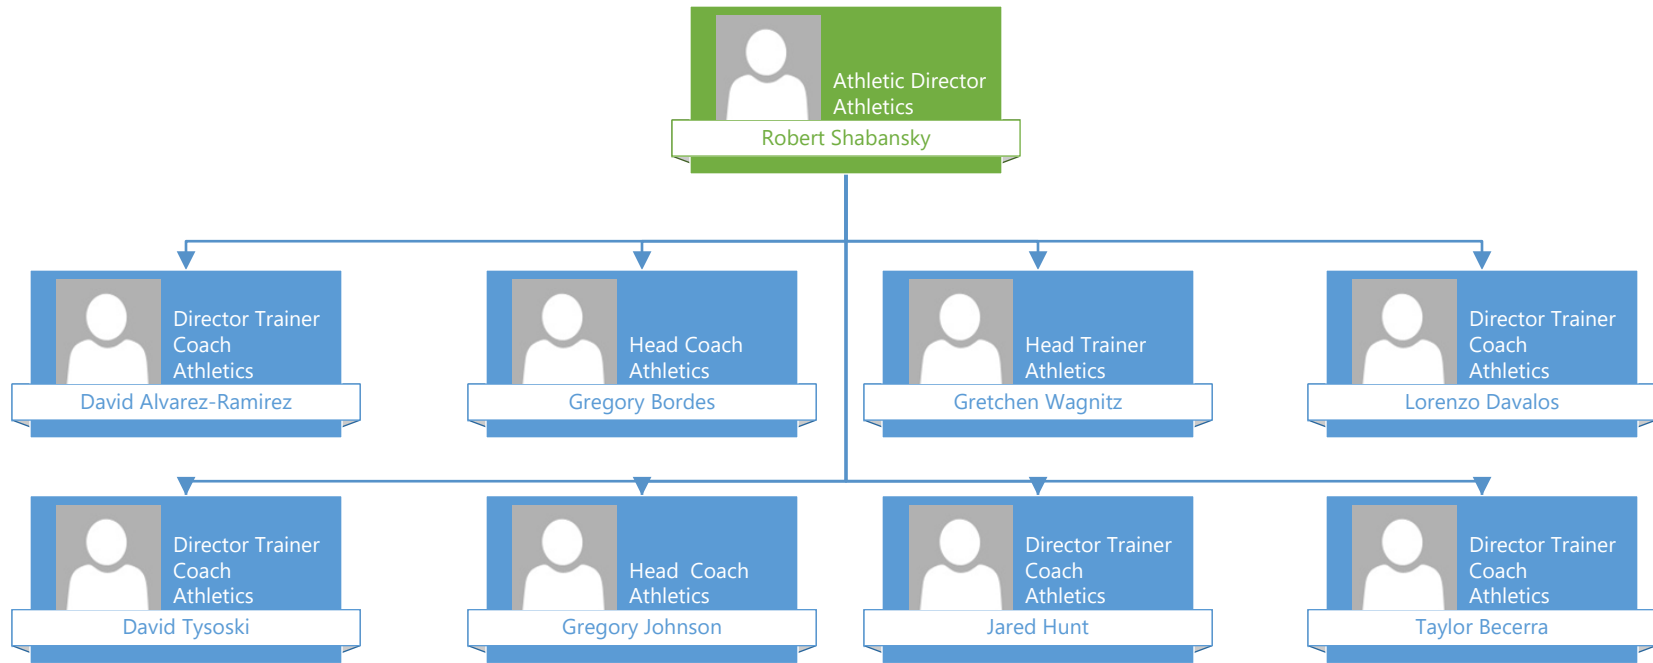

William Walsh

Student Services Director
VP of Student Services
Kristi Fok

Business System Analyst
Admissions and Records
Stephen Gerlock

Student Services Supervisor
Enrollment Services
Leah Smith-Thompson

Student Services Manager
Dean of Enrollment Services
Zintia Martinez-Gonzalez

Student Services Specialist
Student Services
Alejandra Vengas-Murrieta

Student Services Analyst
Enrollment Services
Yasmir Poitier