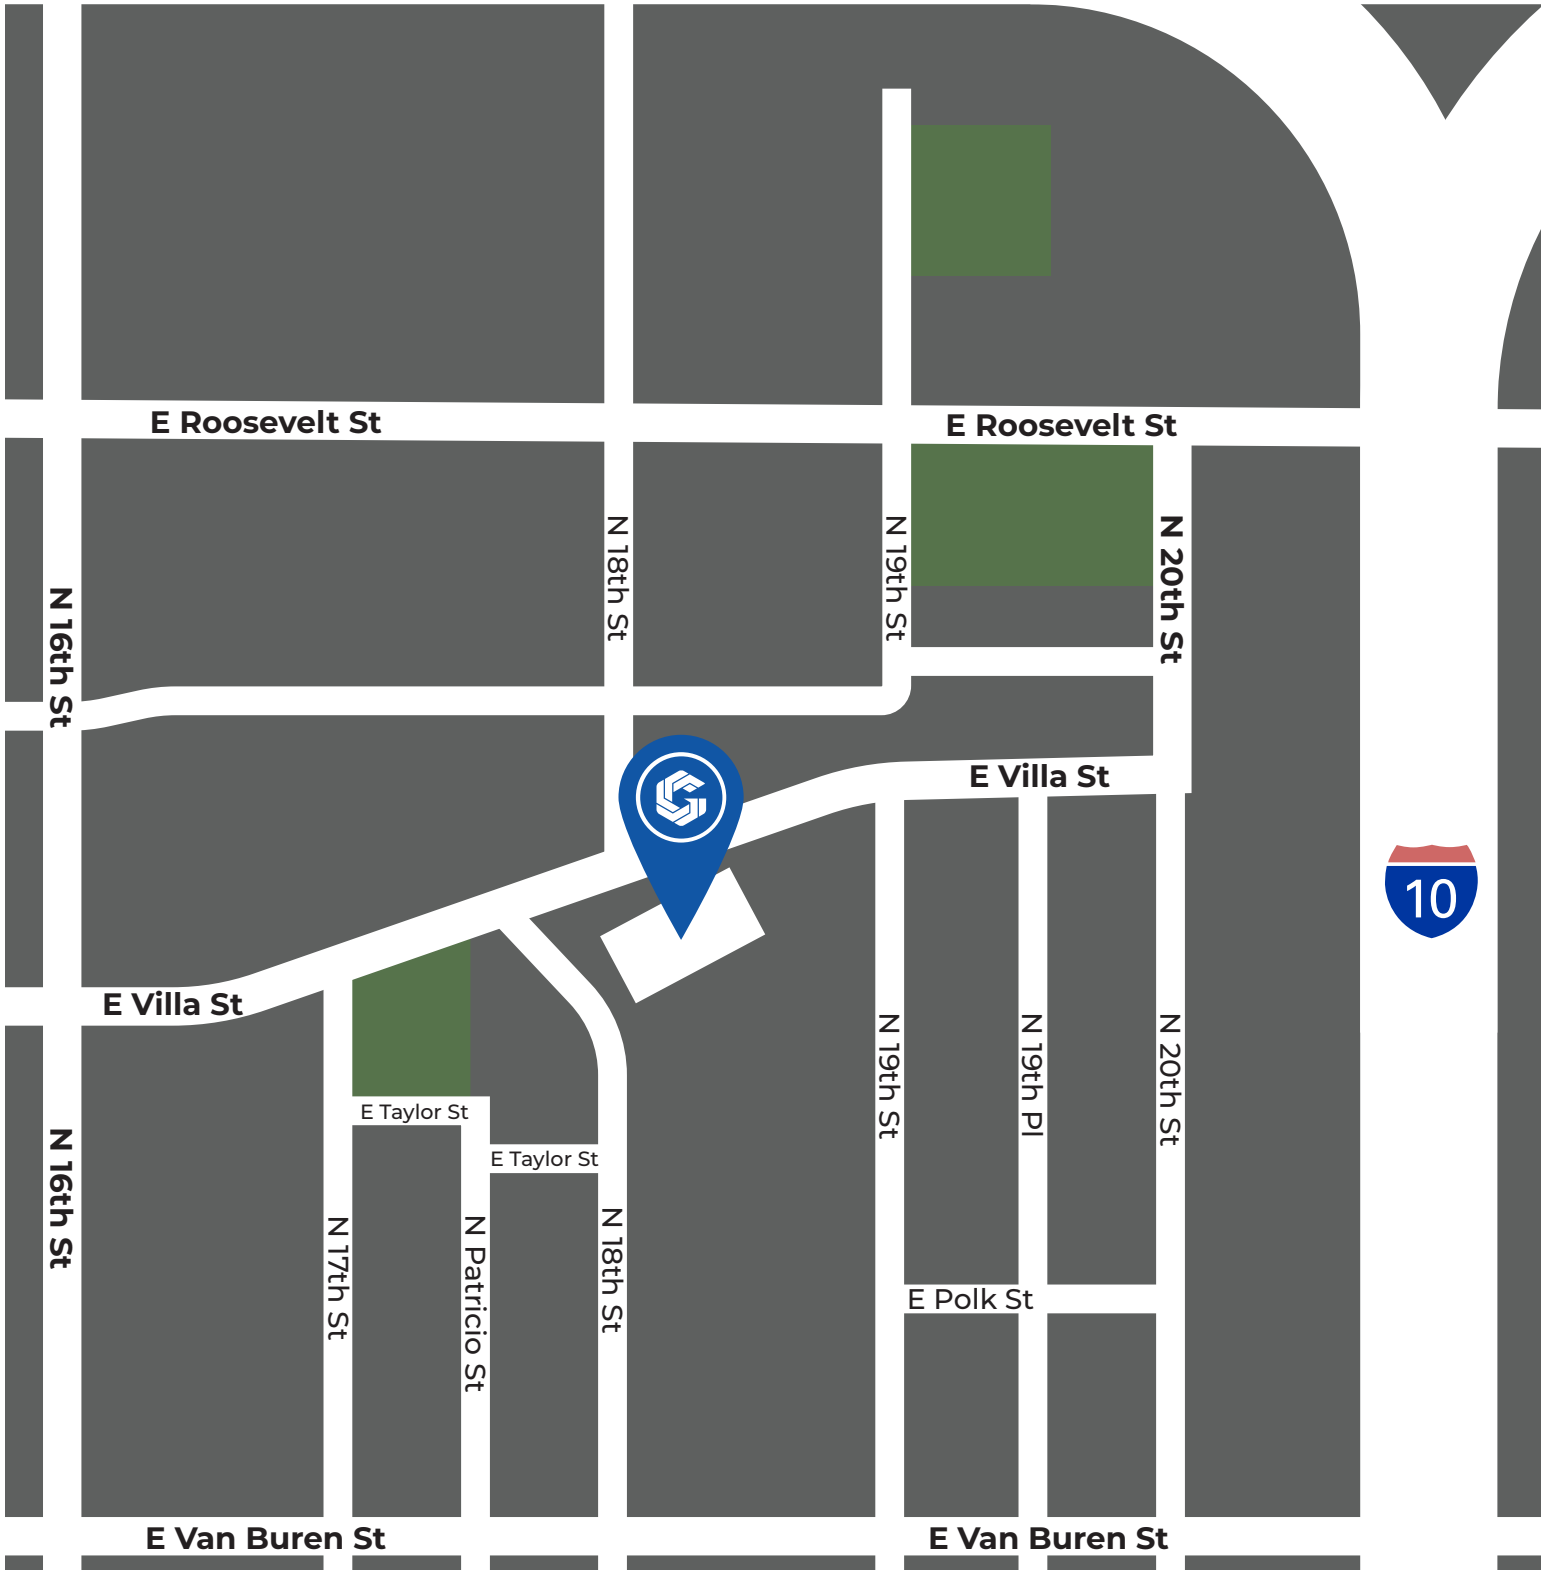

GATEWAY
COMMUNITY COLLEGE
A MARICOPA COMMUNITY COLLEGE

18TH STREET LOCATION VISITOR'S MAP

555 N. 18TH ST, PHOENIX, AZ 85006 / (602) 286-8000 / GATEWAYCC.EDU