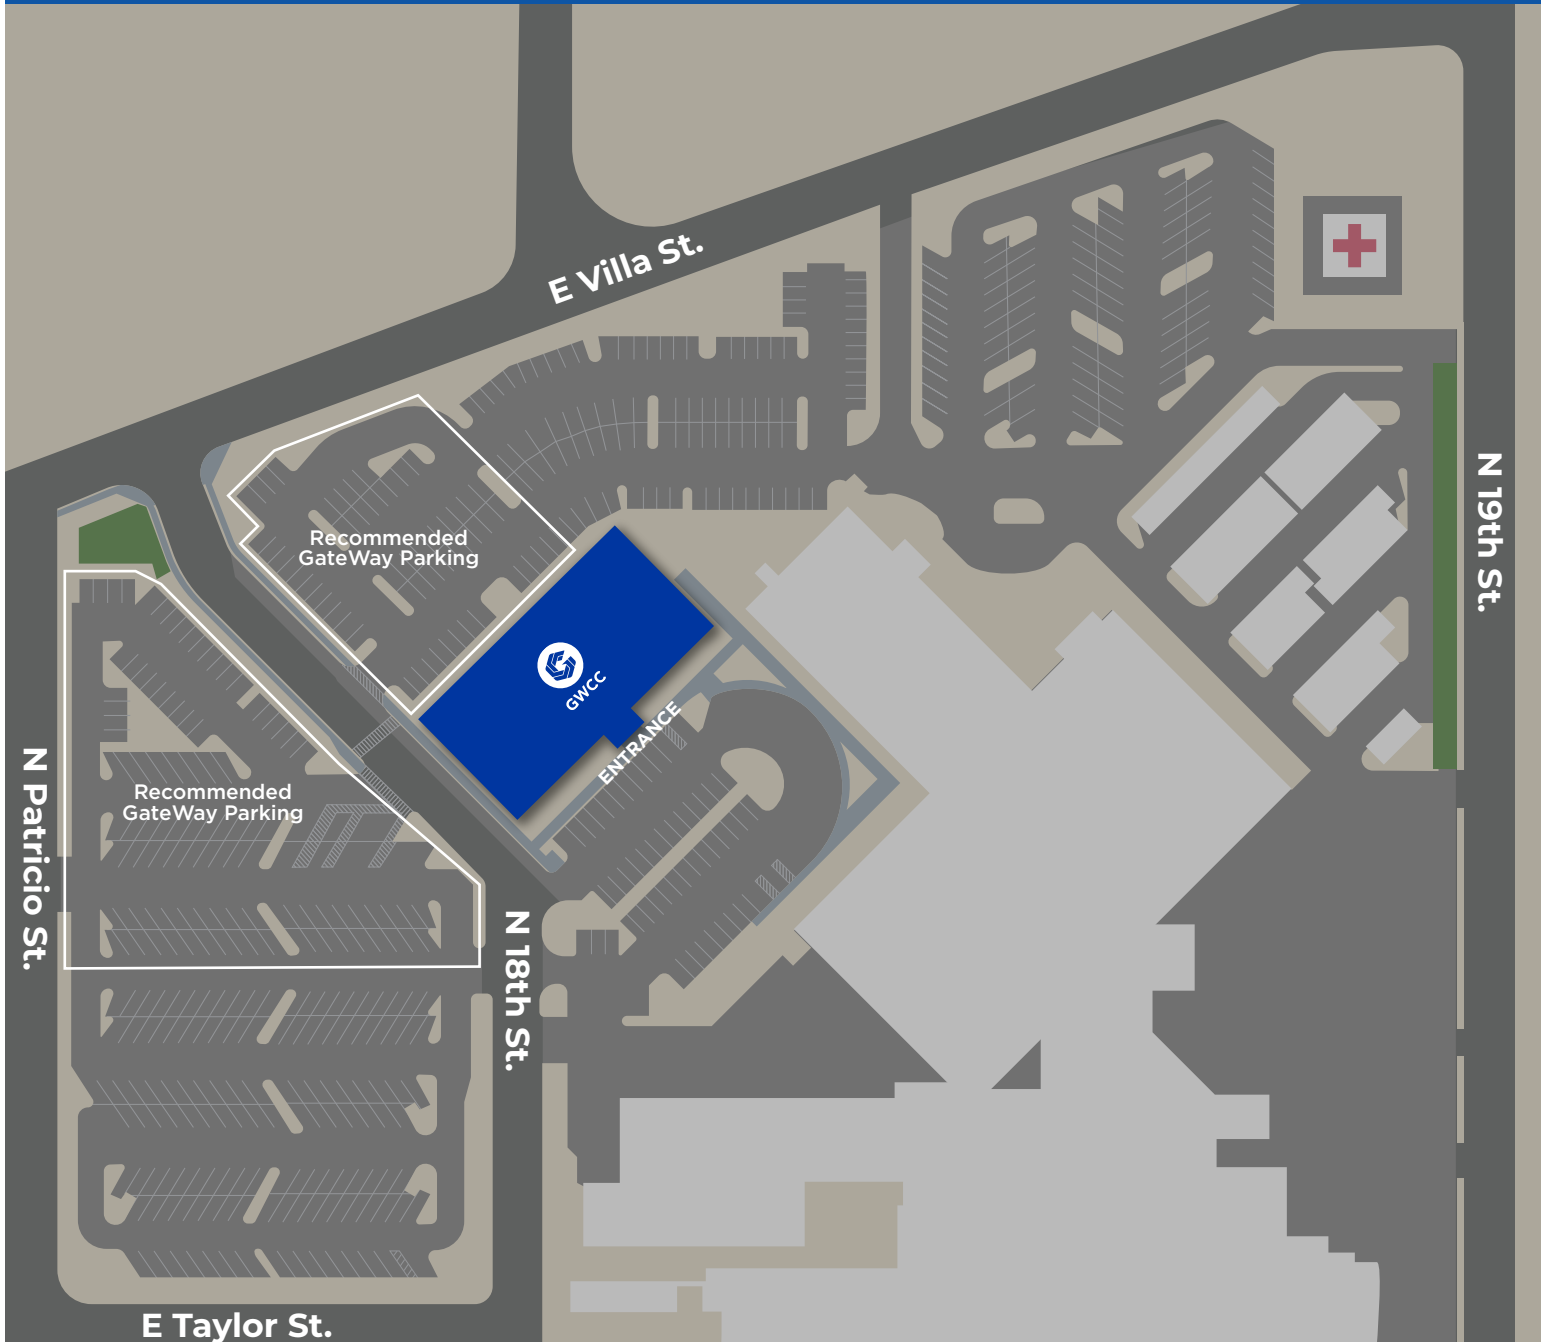

GATEWAY
COMMUNITY COLLEGE
A MARICOPA COMMUNITY COLLEGE

18TH STREET LOCATION VISITOR'S MAP

555 N. 18TH ST, PHOENIX, AZ 85006 / (602) 286-8000 / GATEWAYCC.EDU