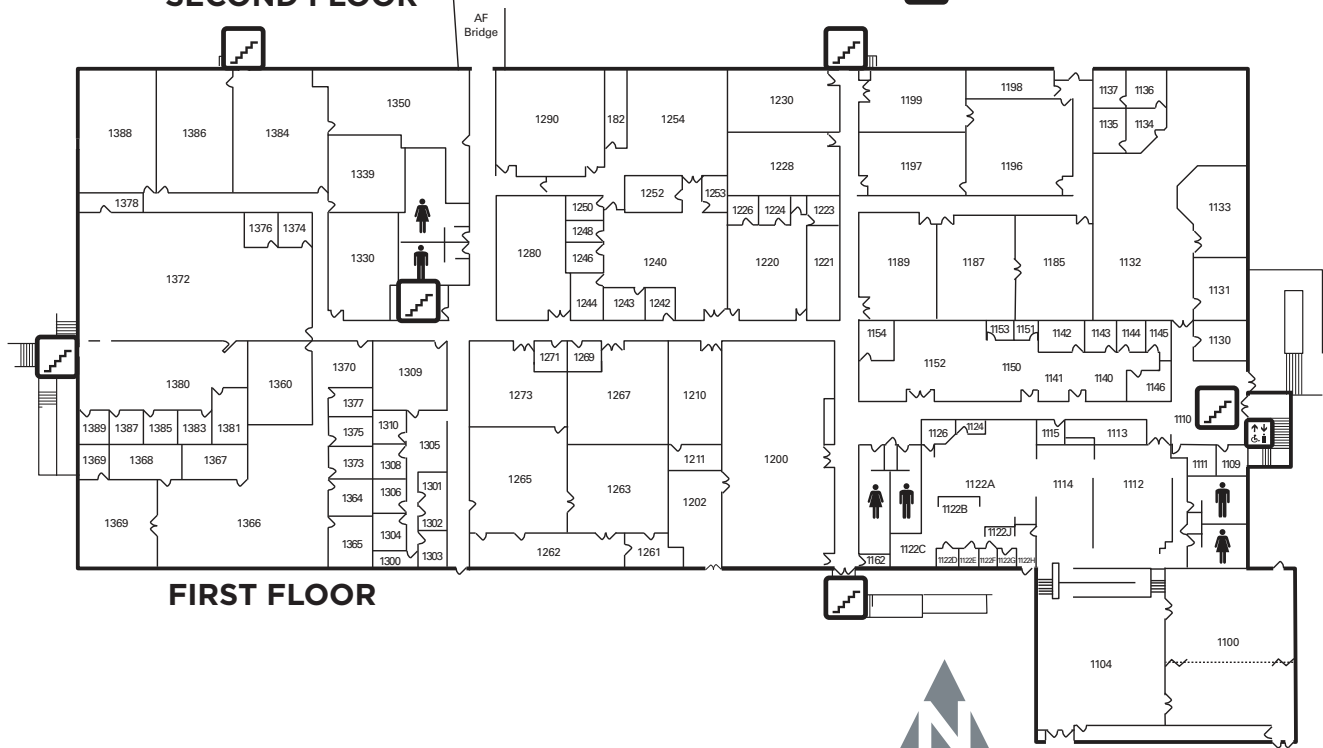

SECOND FLOOR

FIRST FLOOR

WASHINGTON CAMPUS

MA - Main Building

LEGEND

FIRST FLOOR

Bookstore 1200
 Cafeteria..... 1112, 1114, 1122
 Center for Student Life 1132

Center for Teaching and Learning 1240
 Saguaro Room..... 1100 N/S
 Upward Bound/Student Support Services.....1309

SECOND FLOOR

Cisco Networking Academy.....2340, 2342, 2344
 Court Reporting..... 2134, 2138
 GateWay Early College High School.....2306, 2310, 2312, 2314-2319, 2333, 2335, 2350-2360
 Institute for Computer Training..... 2114, 2116, 2124, 2128, 2130, 2132, 2134